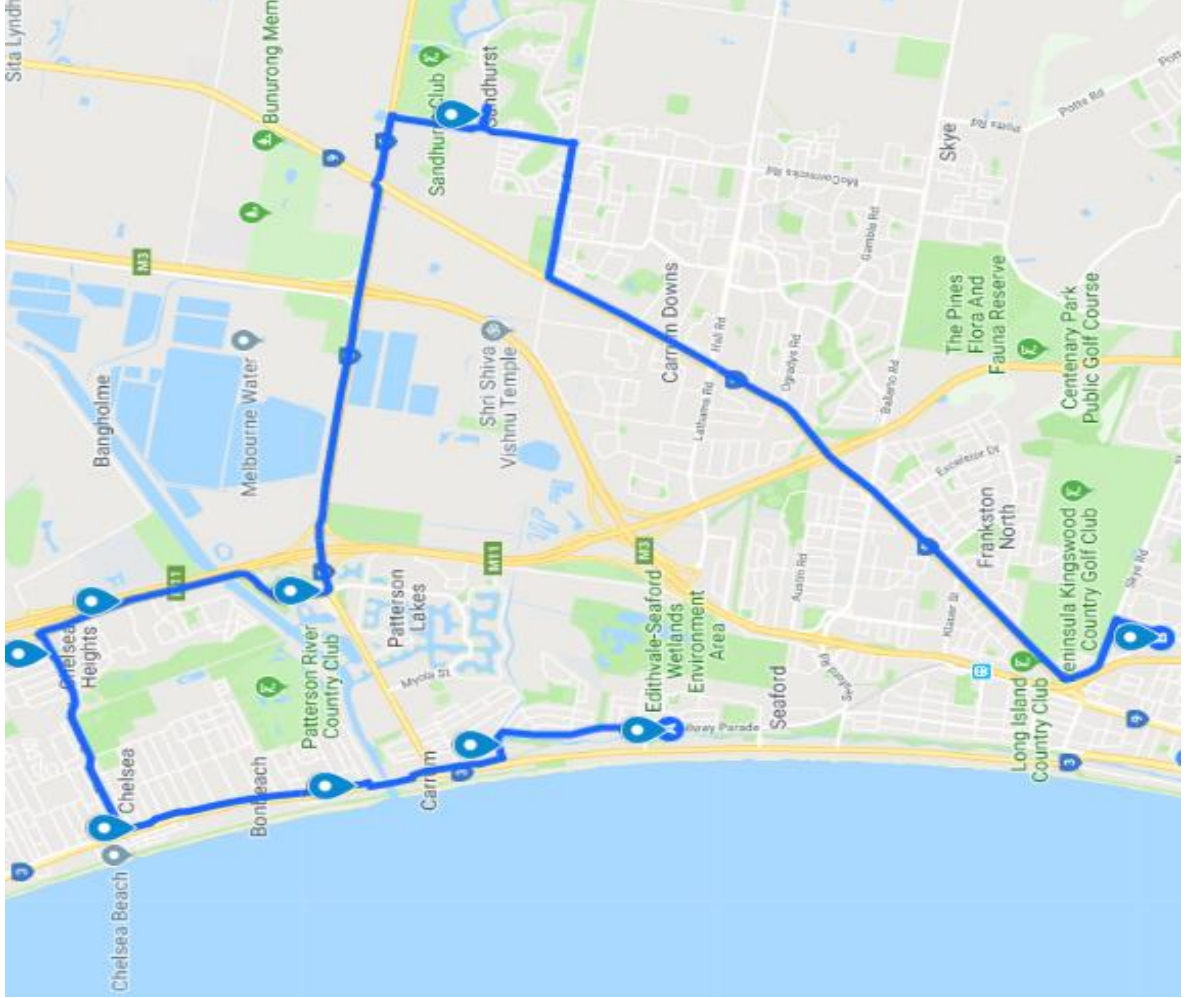

Chartered School Bus – Chelsea / Patterson Lakes / Sandhurst

Bus Bay 7

# Chelsea / Patterson Lakes / Sandhurst

## AM Run

Stop No	Drop Off Point	Departs
1	Railway Pde & Sesley St - Seaford	7.20am
2	Eel Race Rd & Kalimna St - Carrum	7.23am
3	46a Patterson St – PTV Stop 46	7.30am
4	Chelsea Station	7.35am
5	Thames Promenade & Fifth Ave - Chelsea Heights	7.40am
6	Wells Rd & Fielding Dr - Chelsea Heights	7.42am
7	Gladesville Blvd (last PTV stop before Thompsons Rd) - Patterson Lakes	7.45am
8	Sandhurst Blvd (cnr Barton Drive before the roundabout)	7.56am
9	John Paul College	8.20am

## PM Run

Stop No	Drop Off Point	Departs
1	Departs John Paul College – Bus Bay 7	3.10pm
2	Sandhurst Blvd (cnr Barton Drive before the roundabout)	
3	Sandhurst Blvd at Torres Parade	
4	Sandhurst Blvd at Verdant Ave	
5	Gladesville Blvd	
6	Wells Rd & Fielding Dr - Chelsea Heights	
7	Thames Promenade & Fifth Ave - Chelsea Heights	
8	Chelsea Station	
9	PTV Stop 857 – Cnr Haldane St & Patterson St	
10	Eel Race Rd & Kalimna St - Carrum	
11	Railway Pde & Sesley St - Seaford	4.00pm